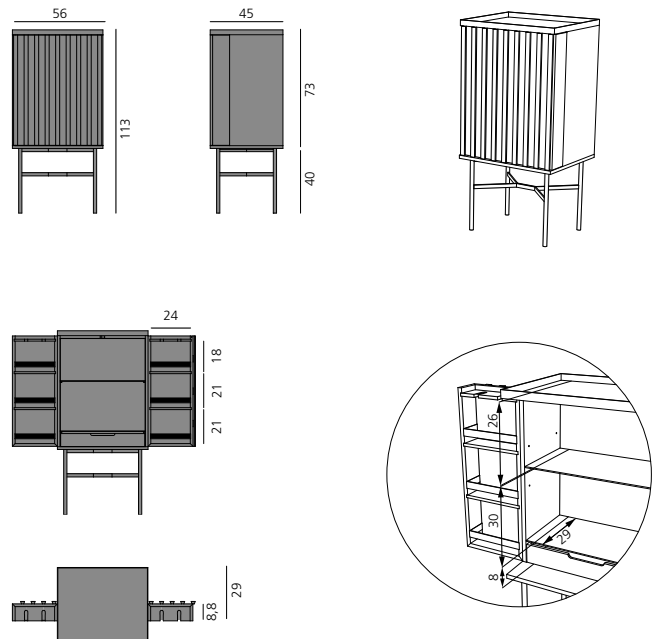

Corpus furniture MDF veneered and matt lacquered. Steel elements anthracite lacquered. Shelf of glass in darkgrey. Technic: LED-lights, 240V, euro plug.

Barschrank groß

Bar carbinet large

Barschrank klein

Bar cabinet small

LED-Beleuchtung im Inneraum, Kabellänge: 180 cm
LED-lights at the inside, length of the cable: 180 cm

Höhenverstellbare Füße
Vertically adjustable feet