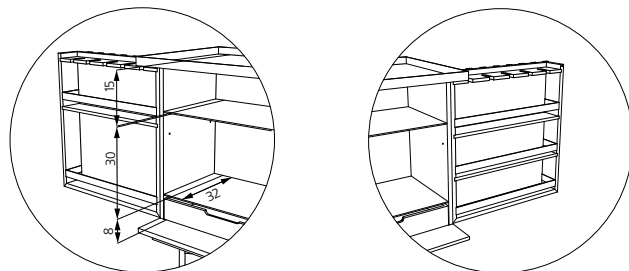

Corpus furniture MDF veneered and matt lacquered. Steel elements anthracite lacquered. Shelf of glass in darkgrey. Technic: LED-lights, 240V, euro plug.

Barschrank groß

Bar carbinet large

Barschrank klein

Bar cabinet small

LED-Beleuchtung im Inneraum, Kabellänge: 180 cm
LED-lights at the inside, length of the cable: 180 cm

Höhenverstellbare Füße
Vertically adjustable feet