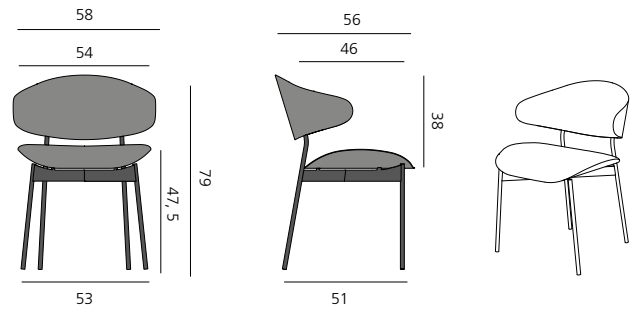

LUZ Polsterstuhl mit Armlehne

LUZ upholstered with armrest