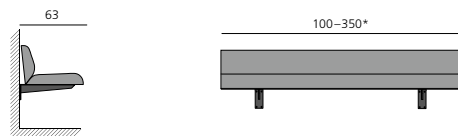

Upholstered bench with an ecological upholstery (sisal belting, coconut fiber, cold foam with ricinus oil and new wool). Seat depth: 51 cm, Seat height: 48 cm, Frame: brushed steel, anthracite powder-coated. Also available as a wall-mounted or as a corner bench.

MOUNT Bank mit Rückenlehne

MOUNT bench with backrest

Wandhängend

Wall-mounted

Wandaufhängung

Wall bracket

*Ab 300 cm mit drittem Fuß / Wandaufhängung!
*From 300 cm with a third foot/ wall bracket!

MOUNT Eckbank