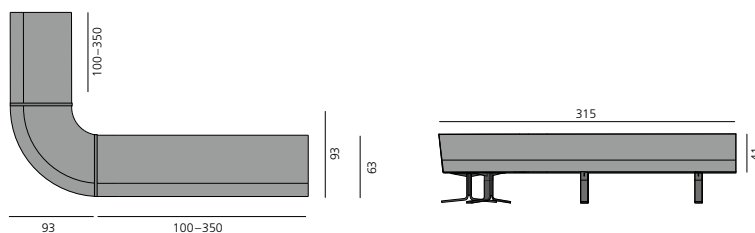

MOUNT Eckbank

MOUNT corner bench