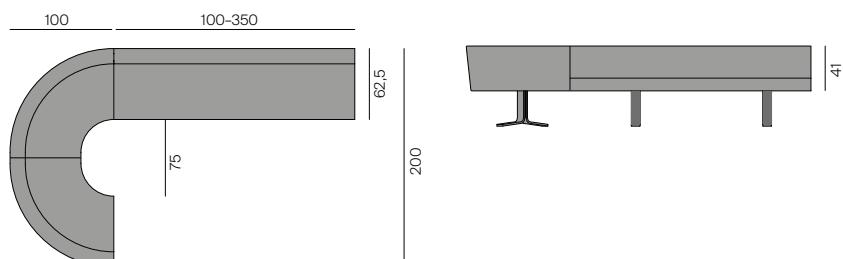

Doppeleckbank

Double corner bench

[more]

more Bernhard Müller GmbH, Bahnenfelder Steindamm 67A, 22761 Hamburg, Tel: +49 (0)40-66 06 22, info@more-moebel.de, www.more-moebel.de