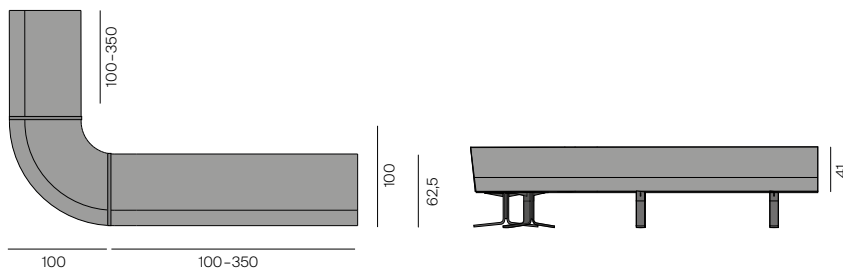

Upholstered bench with an ecological upholstery (sisal belting, coconut fiber, cold foam with ricinus oil and new wool).

Seat depth: 51 cm, Seat height: 48 cm, Frame: brushed steel, anthracite powder-coated. Also available as a wall-mounted or as a corner bench. Custom heights not available.

## Wandaufhängung

Wall bracket

\*Ab 300 cm mit drittem Fuß / Wandaufhängung!

\*From 300 cm with a third foot/ wall bracket!

## MOUNT Eckbank

MOUNT corner bench