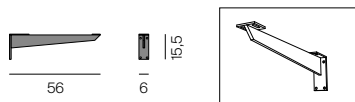

Wandaufhängung

Wall bracket

*Ab 300 cm mit drittem Fuß / Wandaufhängung!

*From 300 cm with a third foot/ wall bracket!