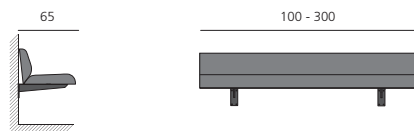

Upholstered bench with an ecological upholstery (sisal belting, coconut fiber, cold foam from ricinus oil, woolen). Seat height: 48 cm. Steel frame, anthracite lacquered. Also available wall-hung or as a corner bench.

Mit Rückenlehne

With backrest

Wandhängend

Wall-hung

Wandaufhängung

Wall attachment

Eckbank

Corner bench